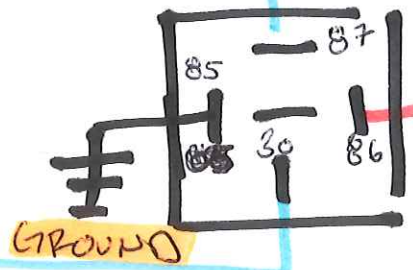

EXISTING
FAN
RELAY

COOLING FAN
RELAY

MOST
PURCHASE

TIME DELAY
RELAY

IN-CAB
SWITCH

10 AMP
FUSE

JEEP XJ TIME DELAY
COOLING FAN CIRCUIT

DIE IN THE GARAGE