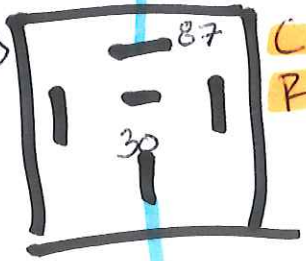

EXISTING
FAN
RELAY

COOLING FAN
RELAY

MOST
PURCHASE

TIME DELAY
RELAY

IN-CAB
SWITCH

10 AMP
FUSE

JEEP XJ TIME DELAY
COOLING FAN CIRCUIT

DIE IN THE GARAGE